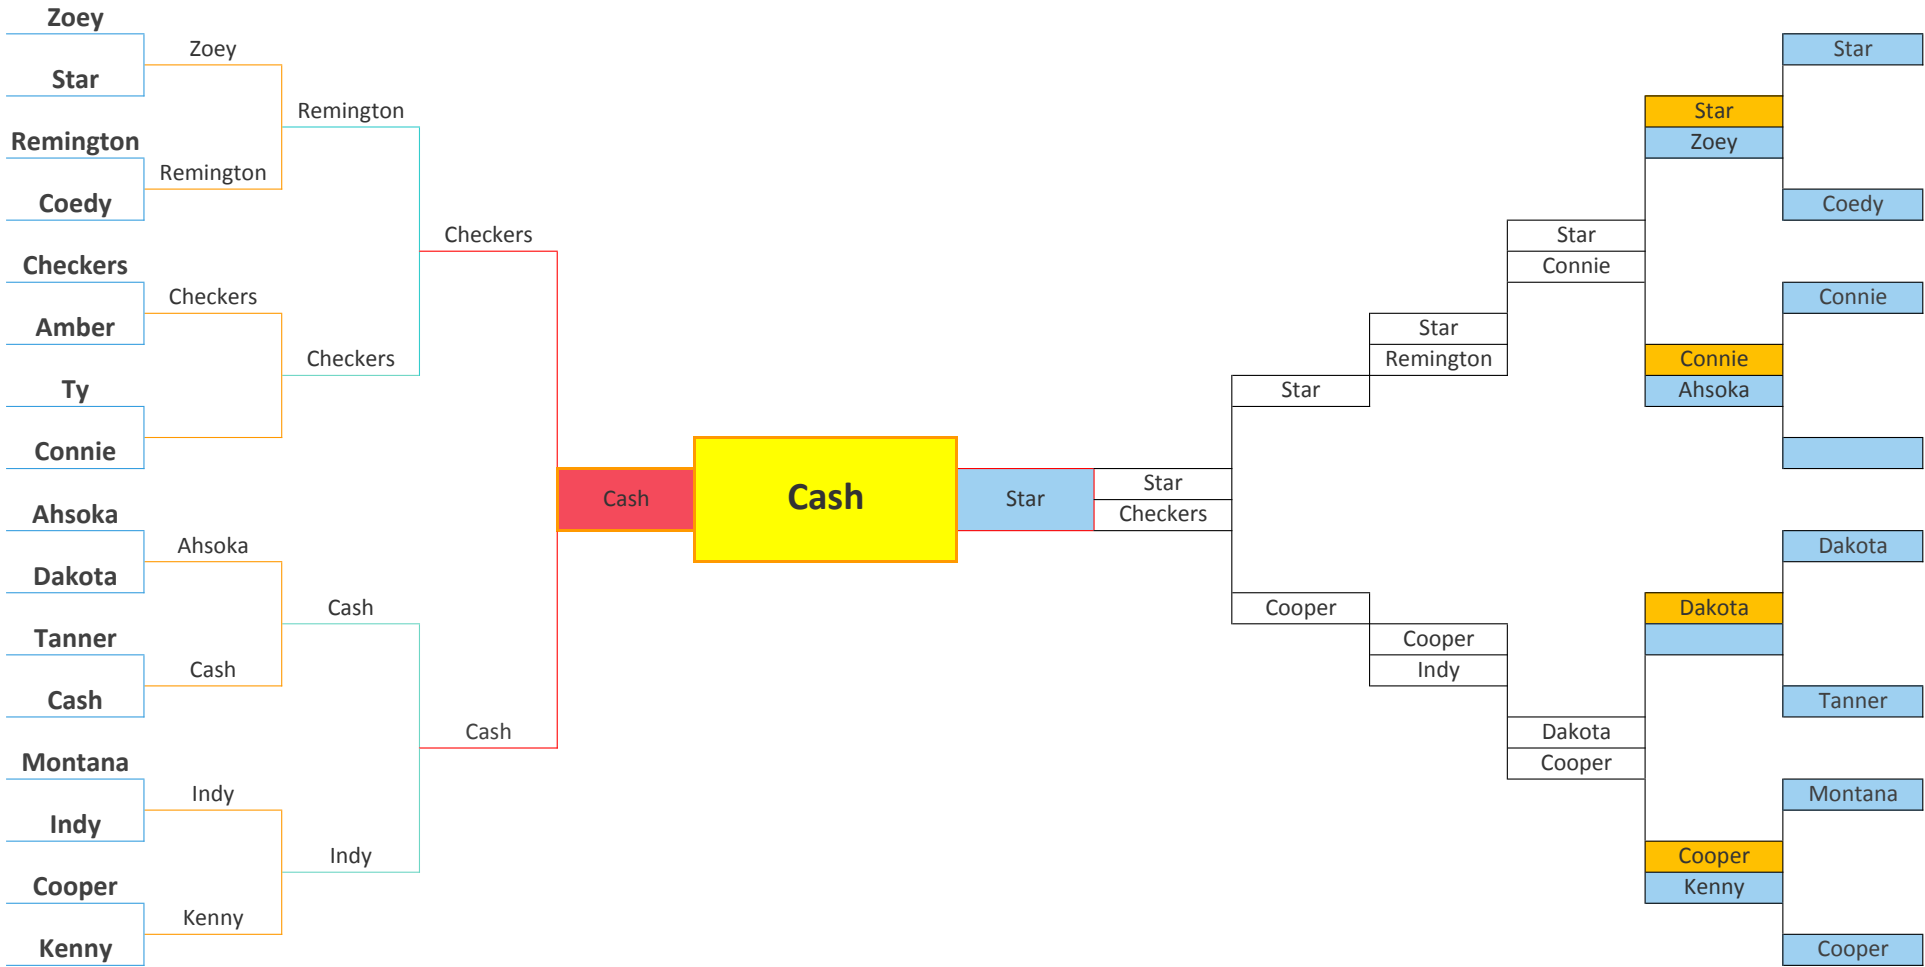

CHASE-IT 7/4/13 CHERRY FEST

1st 2nd 3rd 4th 5th 6th 5th 4th 3rd 2nd 1st