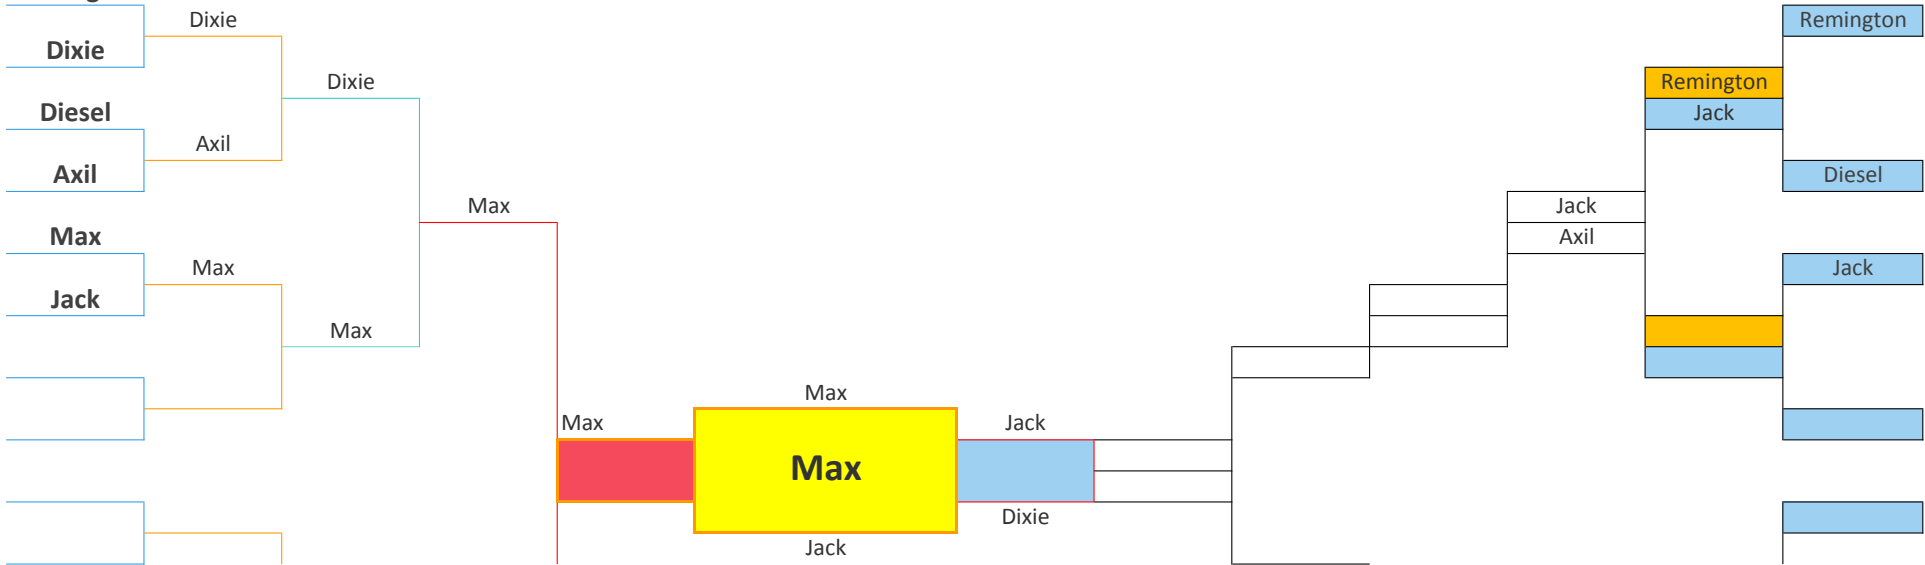

CHASE-IT 6/28/13 MARYLAND DOG FEST

1st 2nd 3rd 4th 5th 6th 5th 4th 3rd 2nd 1st

Remington